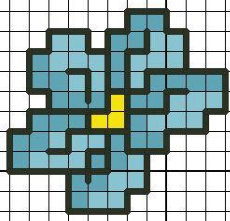

www.lackycberry.it

www.lackyeberry.it

www.lackyeberry.it

Full, Half, & Quarter Stitches

	DMC	Anchor	Color
	310	403	Black
	972	298	Canary-DK
	602	63	Cranberry-MD
	797	132	Royal Blue
	3854	1047	Autumn Gold-MD
	400	351	Mahogany-DK
	666	46	Christmas Red-BRT
	3766	167	Peacock Blue-LT
	307	289	Lemon
	905	257	Parrot Green-DK
	907	255	Parrot Green-LT
	947	330	Burnt Orange
	606	334	Bright Orange-Red
	911	205	Emerald Green-MD
	3827	311	Golden Brown-Pale
	976	1001	Golden Brown-MD
	3826	1049	Golden Brown
	975	355	Golden Brown-DK
	3608	86	Plum-VY LT
	945	881	Tawny
	3865	2	Winter White
	3799	236	Pewter Gray-VY DK
	3853	1003	Autumn Gold-DK
	3856	367	Mahogany-UL VY LT
	973	297	Canary-BRT
	321	9046	Christmas Red
	910	229	Emerald Green-DK
	900	333	Burnt Orange-DK
	3607	87	Plum-LT
	807	168	Peacock Blue
	3855	361	Autumn Gold-LT

Back Stitches

	Color
	Black
	Parrot Green-DK
	Pewter Gray-VY DK