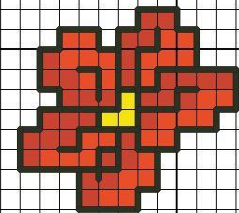

www.lackycberry.it

www.lackyeberry.it

www.lackyeberry.it

Full, Half, & Quarter Stitches

	DMC	Anchor	Color
	310	403	Black
	972	298	Canary-DK
	602	63	Cranberry-MD
	797	132	Royal Blue
	3854	1047	Autumn Gold-MD
	400	351	Mahogany-DK
	666	46	Christmas Red-BRT
	3766	167	Peacock Blue-LT
	307	289	Lemon
	905	257	Parrot Green-DK
	907	255	Parrot Green-LT
	947	330	Burnt Orange
	606	334	Bright Orange-Red
	911	205	Emerald Green-MD
	3827	311	Golden Brown-Pale
	976	1001	Golden Brown-MD
	3826	1049	Golden Brown
	975	355	Golden Brown-DK
	3608	86	Plum-VY LT
	945	881	Tawny
	3865	2	Winter White
	3799	236	Pewter Gray-VY DK
	3853	1003	Autumn Gold-DK
	3856	367	Mahogany-UL VY LT
	973	297	Canary-BRT
	321	9046	Christmas Red
	910	229	Emerald Green-DK
	900	333	Burnt Orange-DK
	3607	87	Plum-LT
	807	168	Peacock Blue
	3855	361	Autumn Gold-LT

Back Stitches

	Color
	Black
	Parrot Green-DK
	Pewter Gray-VY DK