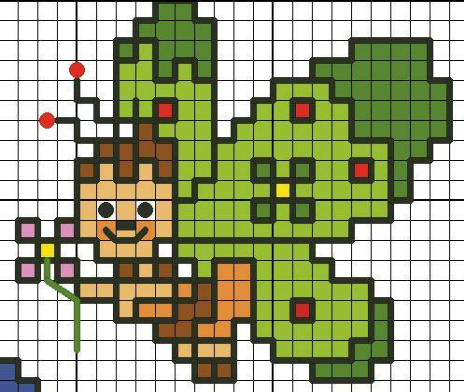

www.lackycberry.it

www.lackyeberry.it

www.lackyeberry.it

Full, Half, & Quarter Stitches

	DMC	Anchor	Color
	310	403	Black
	972	298	Canary-DK
	602	63	Cranberry-MD
	797	132	Royal Blue
	3854	1047	Autumn Gold-MD
	400	351	Mahogany-DK
	666	46	Christmas Red-BRT
	3766	167	Peacock Blue-LT
	307	289	Lemon
	905	257	Parrot Green-DK
	907	255	Parrot Green-LT
	947	330	Burnt Orange
	606	334	Bright Orange-Red
	911	205	Emerald Green-MD
	3827	311	Golden Brown-Pale
	976	1001	Golden Brown-MD
	3826	1049	Golden Brown
	975	355	Golden Brown-DK
	3608	86	Plum-VY LT
	945	881	Tawny
	3865	2	Winter White
	3799	236	Pewter Gray-VY DK
	3853	1003	Autumn Gold-DK
	3856	367	Mahogany-UL VY LT
	973	297	Canary-BRT
	321	9046	Christmas Red
	910	229	Emerald Green-DK
	900	333	Burnt Orange-DK
	3607	87	Plum-LT
	807	168	Peacock Blue
	3855	361	Autumn Gold-LT

Back Stitches

	Color
	Black
	Parrot Green-DK
	Pewter Gray-VY DK