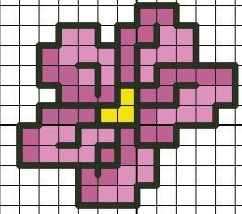

www.lackycberry.it

www.lackyeberry.it

www.lackyeberry.it

Full, Half, & Quarter Stitches

	DMC	Anchor	Color
	310	403	Black
	972	298	Canary-DK
	602	63	Cranberry-MD
	797	132	Royal Blue
	3854	1047	Autumn Gold-MD
	400	351	Mahogany-DK
	666	46	Christmas Red-BRT
	3766	167	Peacock Blue-LT
	307	289	Lemon
	905	257	Parrot Green-DK
	907	255	Parrot Green-LT
	947	330	Burnt Orange
	606	334	Bright Orange-Red
	911	205	Emerald Green-MD
	3827	311	Golden Brown-Pale
	976	1001	Golden Brown-MD
	3826	1049	Golden Brown
	975	355	Golden Brown-DK
	3608	86	Plum-VY LT
	945	881	Tawny
	3865	2	Winter White
	3799	236	Pewter Gray-VY DK
	3853	1003	Autumn Gold-DK
	3856	367	Mahogany-UL VY LT
	973	297	Canary-BRT
	321	9046	Christmas Red
	910	229	Emerald Green-DK
	900	333	Burnt Orange-DK
	3607	87	Plum-LT
	807	168	Peacock Blue
	3855	361	Autumn Gold-LT

Back Stitches

	Color
	Black
	Parrot Green-DK
	Pewter Gray-VY DK