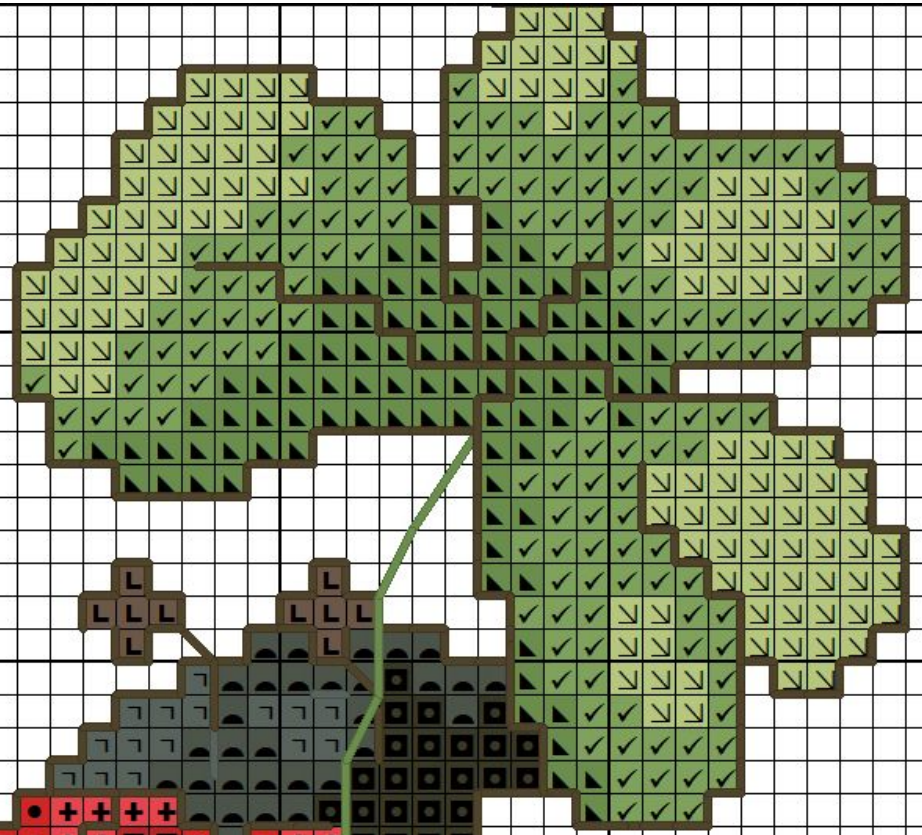

Simonetta Sabatucci

Simonetta Sabatucci

Simonetta Sabatucci

Simonetta Sabatucci

Simonetta Sabatucci

Simonetta Sabatucci

**Designed By:** SIMONETTA SABATUCCI  
**Company:** WWW.IDEEAPUNTOCROCE.IT  
**Fabric:** Aida 14, White  
 149w X 45h Stitches  
**Size:** 14 Count, 27.03w X 8.16h cm

**Floss Used for Full Stitches:**

Symbol	Strands	Type	Number	Color
	2	DMC	321	Christmas Red
	2	DMC	413	Pewter Gray-DK
	2	DMC	433	Brown-MD
	2	DMC	666	Christmas Red-BRT
	2	DMC	742	Tangerine-LT
	2	DMC	754	Peach-LT
	2	DMC	758	Terra Cotta-VY LT
	2	DMC	779	Cocoa-DK
	2	DMC	938	Coffee Brown-UL DK
	2	DMC	951	Tawny-LT
	2	DMC	3023	Brown Gray-LT
	2	DMC	3024	Brown Gray-VY LT
	2	DMC	3341	Apricot
	2	DMC	3346	Hunter Green
	2	DMC	3347	Yellow Green-MD
	2	DMC	3348	Yellow Green-LT
	2	DMC	3371	Black Brown
	2	DMC	3706	Melon-MD
	2	DMC	3770	Tawny-VY LT
	2	DMC	3799	Pewter Gray-VY DK
	2	DMC	3801	Christmas Red-LT
	2	DMC	3824	Apricot-LT
	2	DMC	3865	Winter White

**Floss Used for Quarter Stitches:**

Symbol	Strands	Type	Number	Color
	2	DMC	666	Christmas Red-BRT

**Floss Used for French Knots:**

Symbol	Strands	Type	Number	Color
	1	DMC	938	Coffee Brown-UL DK

**Floss Used for Back Stitches:**

Symbol	Strands	Type	Number	Color
	2	DMC	413	Pewter Gray-DK
	2	DMC	666	Christmas Red-BRT
	2	DMC	938	Coffee Brown-UL DK
	2	DMC	3346	Hunter Green
	2	DMC	3347	Yellow Green-MD
	2	DMC	3799	Pewter Gray-VY DK