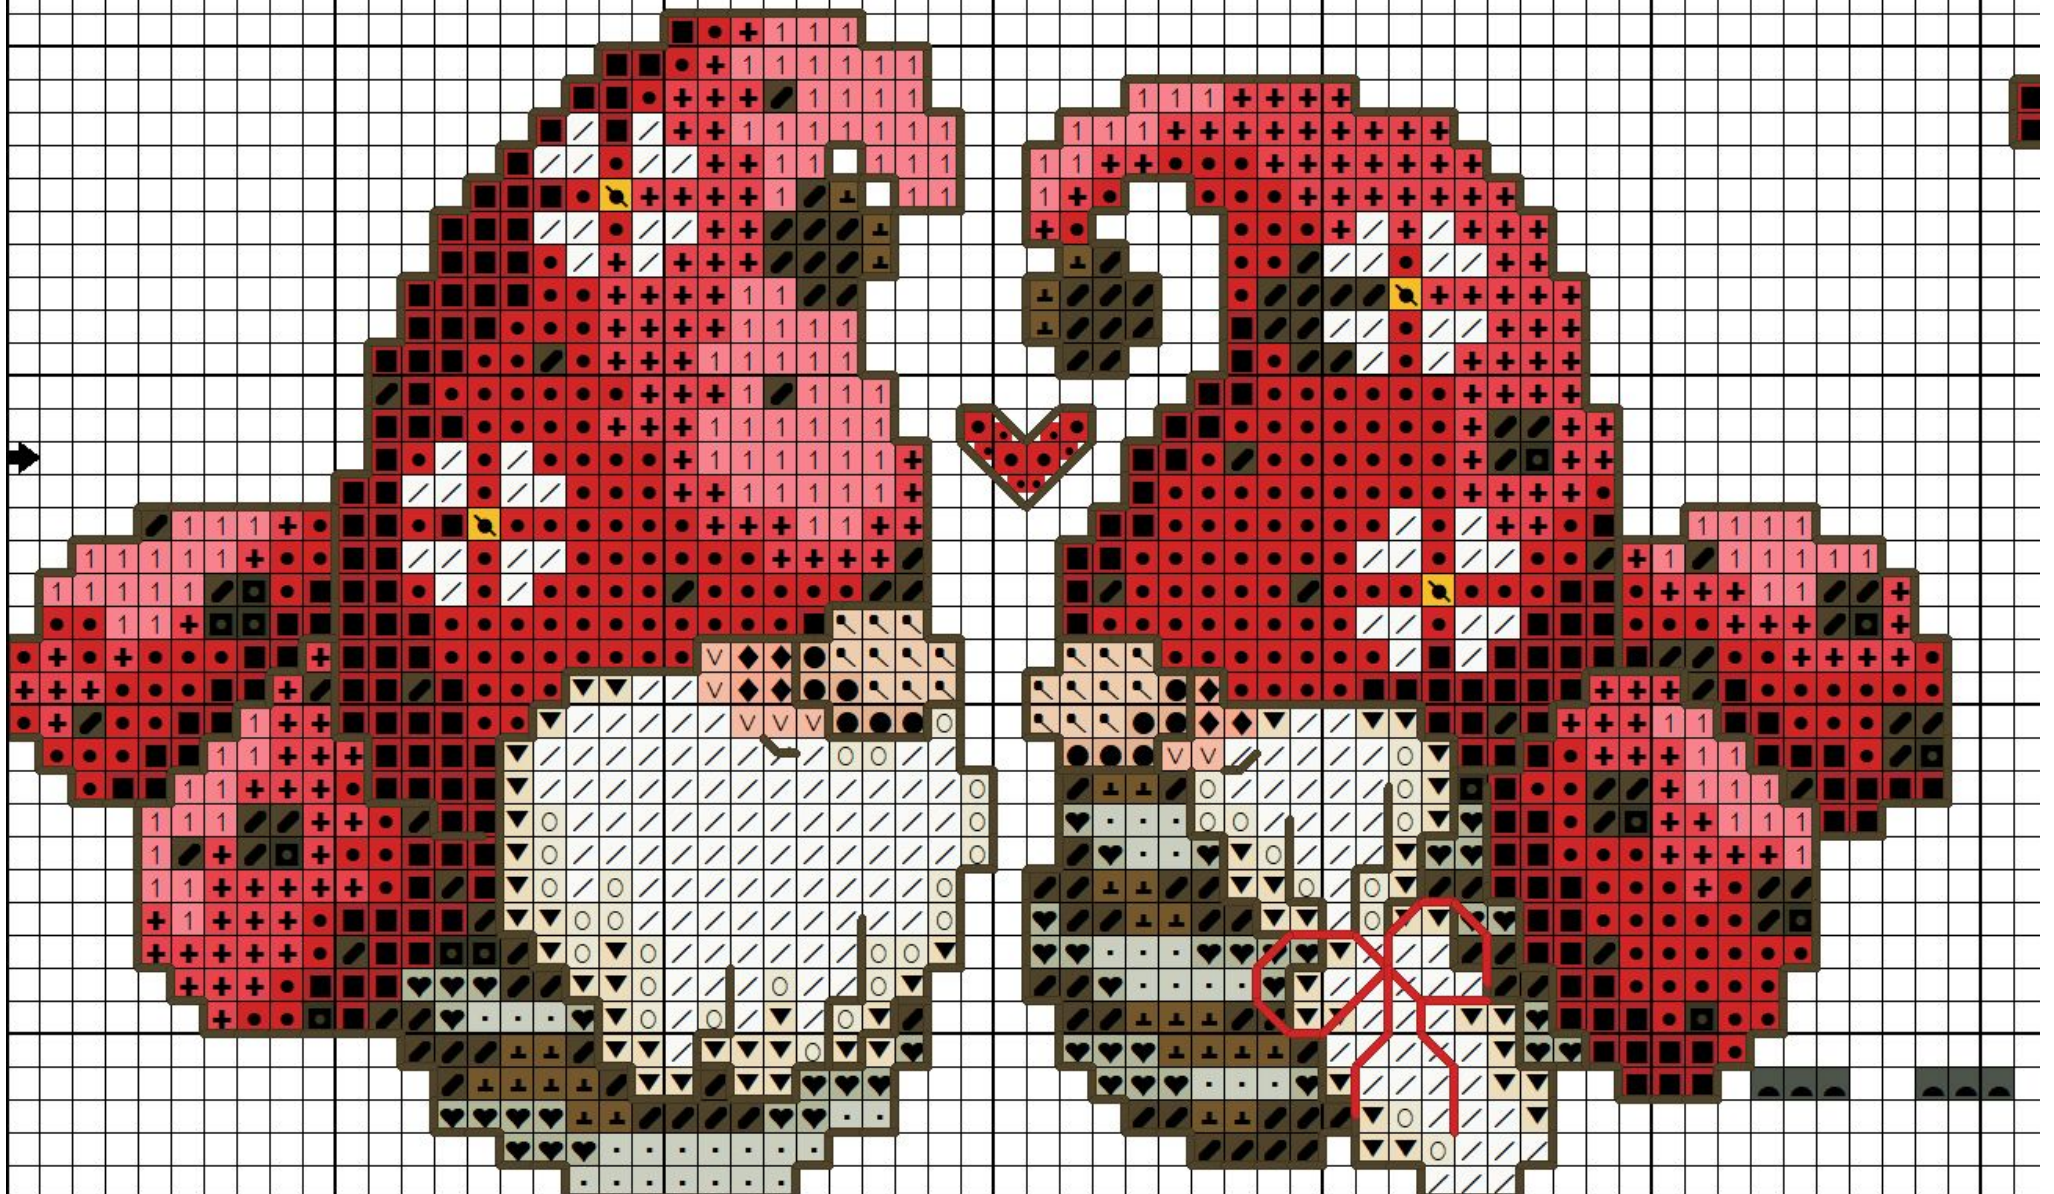

Simonetta Sabatucci

Simonetta Sabatucci

Simonetta Sabatucci

Simonetta Sabatucci

Simonetta Sabatucci

Simonetta Sabatucci

**Designed By:** SIMONETTA SABATUCCI  
**Company:** WWW.IDEEAPUNTOCROCE.IT  
**Fabric:** Aida 14, White  
 149w X 45h Stitches  
**Size:** 14 Count, 27.03w X 8.16h cm

**Floss Used for Full Stitches:**

Symbol	Strands	Type	Number	Color
	2	DMC	321	Christmas Red
	2	DMC	413	Pewter Gray-DK
	2	DMC	433	Brown-MD
	2	DMC	666	Christmas Red-BRT
	2	DMC	742	Tangerine-LT
	2	DMC	754	Peach-LT
	2	DMC	758	Terra Cotta-VY LT
	2	DMC	779	Cocoa-DK
	2	DMC	938	Coffee Brown-UL DK
	2	DMC	951	Tawny-LT
	2	DMC	3023	Brown Gray-LT
	2	DMC	3024	Brown Gray-VY LT
	2	DMC	3341	Apricot
	2	DMC	3346	Hunter Green
	2	DMC	3347	Yellow Green-MD
	2	DMC	3348	Yellow Green-LT
	2	DMC	3371	Black Brown
	2	DMC	3706	Melon-MD
	2	DMC	3770	Tawny-VY LT
	2	DMC	3799	Pewter Gray-VY DK
	2	DMC	3801	Christmas Red-LT
	2	DMC	3824	Apricot-LT
	2	DMC	3865	Winter White

**Floss Used for Quarter Stitches:**

Symbol	Strands	Type	Number	Color
	2	DMC	666	Christmas Red-BRT

**Floss Used for French Knots:**

Symbol	Strands	Type	Number	Color
	1	DMC	938	Coffee Brown-UL DK

**Floss Used for Back Stitches:**

Symbol	Strands	Type	Number	Color
	2	DMC	413	Pewter Gray-DK
	2	DMC	666	Christmas Red-BRT
	2	DMC	938	Coffee Brown-UL DK
	2	DMC	3346	Hunter Green
	2	DMC	3347	Yellow Green-MD
	2	DMC	3799	Pewter Gray-VY DK