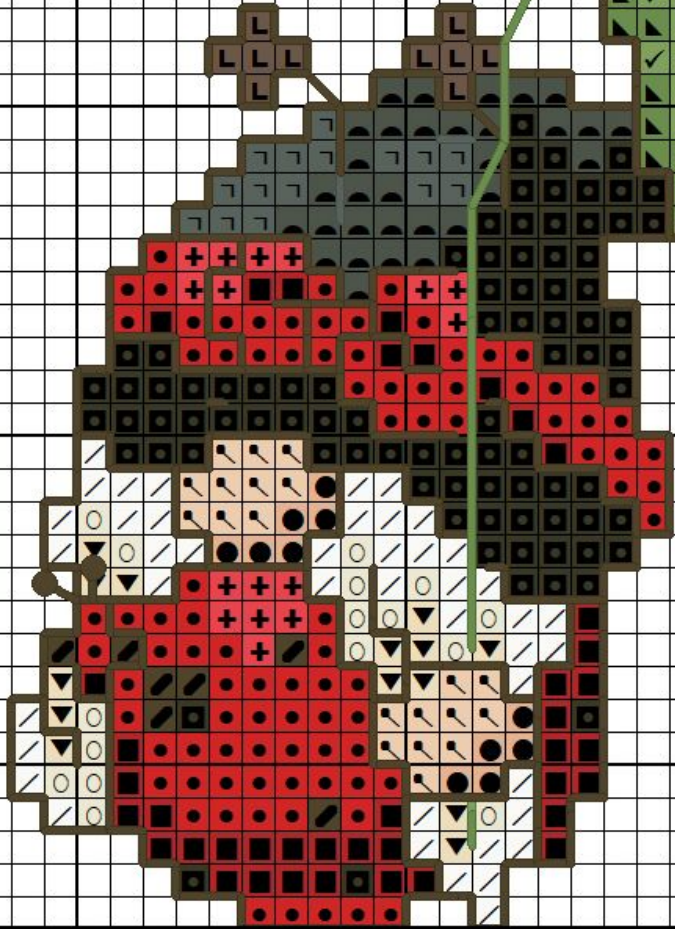

Simonetta Sabatucci

Simonetta Sabatucci

Simonetta Sabatucci

Simonetta Sabatucci

Simonetta Sabatucci

Simonetta Sabatucci

**Designed By:** SIMONETTA SABATUCCI  
**Company:** WWW.IDEEAPUNTOCROCE.IT  
**Fabric:** Aida 14, White  
 149w X 45h Stitches  
**Size:** 14 Count, 27.03w X 8.16h cm

**Floss Used for Full Stitches:**

Symbol	Strands	Type	Number	Color
	2	DMC	321	Christmas Red
	2	DMC	413	Pewter Gray-DK
	2	DMC	433	Brown-MD
	2	DMC	666	Christmas Red-BRT
	2	DMC	742	Tangerine-LT
	2	DMC	754	Peach-LT
	2	DMC	758	Terra Cotta-VY LT
	2	DMC	779	Cocoa-DK
	2	DMC	938	Coffee Brown-UL DK
	2	DMC	951	Tawny-LT
	2	DMC	3023	Brown Gray-LT
	2	DMC	3024	Brown Gray-VY LT
	2	DMC	3341	Apricot
	2	DMC	3346	Hunter Green
	2	DMC	3347	Yellow Green-MD
	2	DMC	3348	Yellow Green-LT
	2	DMC	3371	Black Brown
	2	DMC	3706	Melon-MD
	2	DMC	3770	Tawny-VY LT
	2	DMC	3799	Pewter Gray-VY DK
	2	DMC	3801	Christmas Red-LT
	2	DMC	3824	Apricot-LT
	2	DMC	3865	Winter White

**Floss Used for Quarter Stitches:**

Symbol	Strands	Type	Number	Color
	2	DMC	666	Christmas Red-BRT

**Floss Used for French Knots:**

Symbol	Strands	Type	Number	Color
	1	DMC	938	Coffee Brown-UL DK

**Floss Used for Back Stitches:**

Symbol	Strands	Type	Number	Color
	2	DMC	413	Pewter Gray-DK
	2	DMC	666	Christmas Red-BRT
	2	DMC	938	Coffee Brown-UL DK
	2	DMC	3346	Hunter Green
	2	DMC	3347	Yellow Green-MD
	2	DMC	3799	Pewter Gray-VY DK