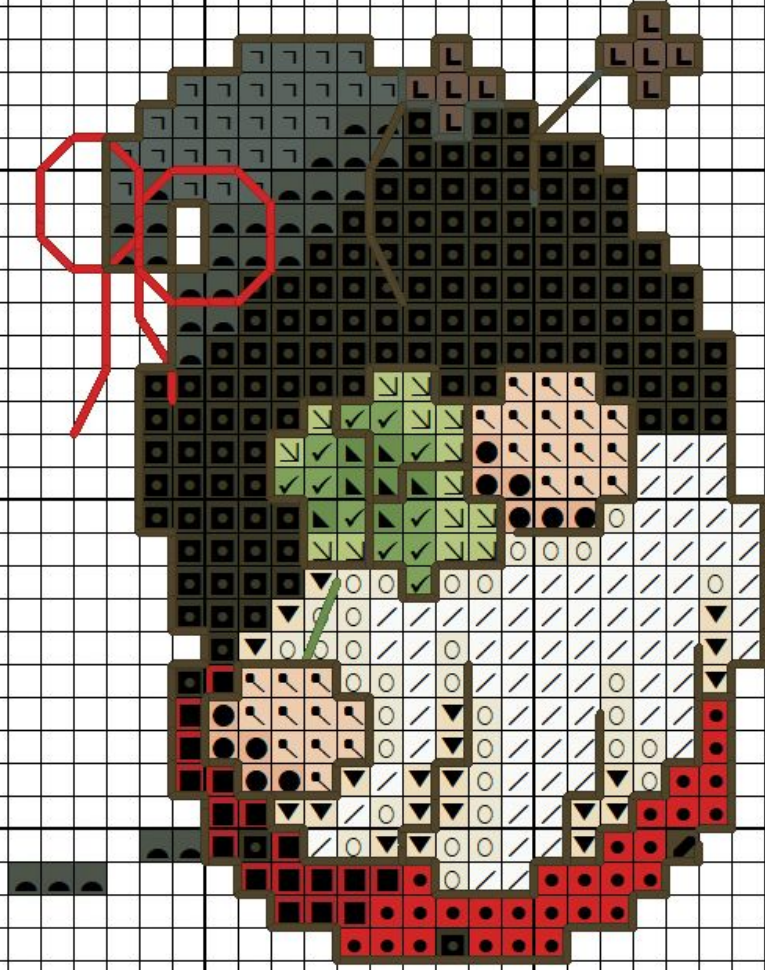

Simonetta Sabatucci

Simonetta Sabatucci

Simonetta Sabatucci

Simonetta Sabatucci

Simonetta Sabatucci

Simonetta Sabatucci

**Designed By:** SIMONETTA SABATUCCI  
**Company:** WWW.IDEEAPUNTOCROCE.IT  
**Fabric:** Aida 14, White  
 149w X 45h Stitches  
**Size:** 14 Count, 27.03w X 8.16h cm

**Floss Used for Full Stitches:**

Symbol	Strands	Type	Number	Color
	2	DMC	321	Christmas Red
	2	DMC	413	Pewter Gray-DK
	2	DMC	433	Brown-MD
	2	DMC	666	Christmas Red-BRT
	2	DMC	742	Tangerine-LT
	2	DMC	754	Peach-LT
	2	DMC	758	Terra Cotta-VY LT
	2	DMC	779	Cocoa-DK
	2	DMC	938	Coffee Brown-UL DK
	2	DMC	951	Tawny-LT
	2	DMC	3023	Brown Gray-LT
	2	DMC	3024	Brown Gray-VY LT
	2	DMC	3341	Apricot
	2	DMC	3346	Hunter Green
	2	DMC	3347	Yellow Green-MD
	2	DMC	3348	Yellow Green-LT
	2	DMC	3371	Black Brown
	2	DMC	3706	Melon-MD
	2	DMC	3770	Tawny-VY LT
	2	DMC	3799	Pewter Gray-VY DK
	2	DMC	3801	Christmas Red-LT
	2	DMC	3824	Apricot-LT
	2	DMC	3865	Winter White

**Floss Used for Quarter Stitches:**

Symbol	Strands	Type	Number	Color
	2	DMC	666	Christmas Red-BRT

**Floss Used for French Knots:**

Symbol	Strands	Type	Number	Color
	1	DMC	938	Coffee Brown-UL DK

**Floss Used for Back Stitches:**

Symbol	Strands	Type	Number	Color
	2	DMC	413	Pewter Gray-DK
	2	DMC	666	Christmas Red-BRT
	2	DMC	938	Coffee Brown-UL DK
	2	DMC	3346	Hunter Green
	2	DMC	3347	Yellow Green-MD
	2	DMC	3799	Pewter Gray-VY DK