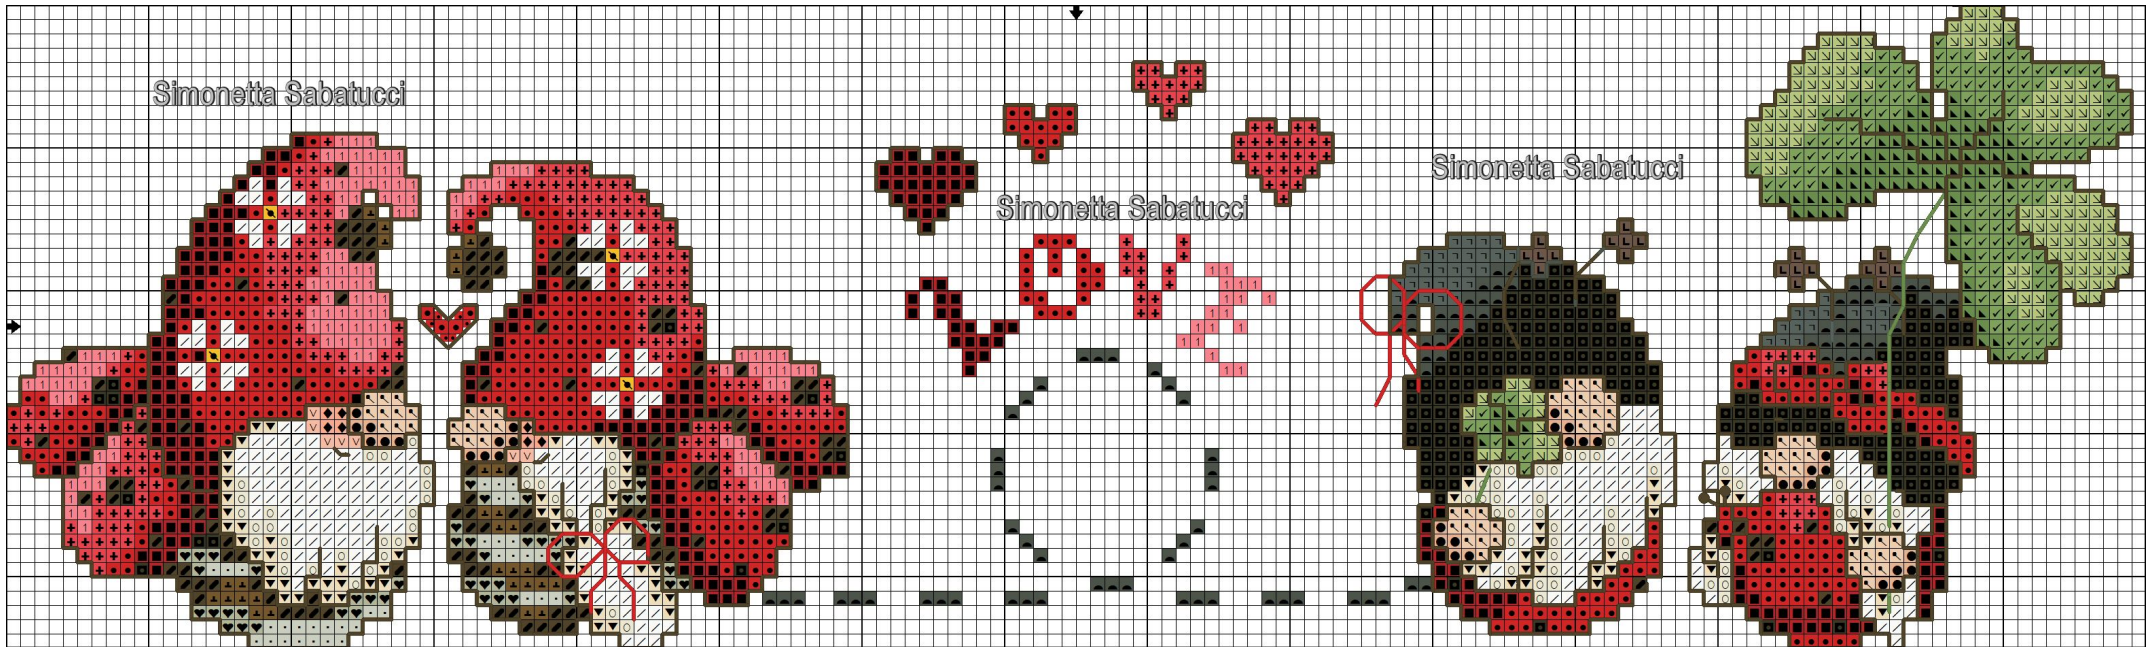

Simonetta Sabatucci

Simonetta Sabatucci

Simonetta Sabatucci

Simonetta Sabatucci

Simonetta Sabatucci

Simonetta Sabatucci

**Designed By:** SIMONETTA SABATUCCI  
**Company:** WWW.IDEEAPUNTOCROCE.IT  
**Fabric:** Aida 14, White  
 149w X 45h Stitches  
**Size:** 14 Count, 27.03w X 8.16h cm

**Floss Used for Full Stitches:**

Symbol	Strands	Type	Number	Color
	2	DMC	321	Christmas Red
	2	DMC	413	Pewter Gray-DK
	2	DMC	433	Brown-MD
	2	DMC	666	Christmas Red-BRT
	2	DMC	742	Tangerine-LT
	2	DMC	754	Peach-LT
	2	DMC	758	Terra Cotta-VY LT
	2	DMC	779	Cocoa-DK
	2	DMC	938	Coffee Brown-UL DK
	2	DMC	951	Tawny-LT
	2	DMC	3023	Brown Gray-LT
	2	DMC	3024	Brown Gray-VY LT
	2	DMC	3341	Apricot
	2	DMC	3346	Hunter Green
	2	DMC	3347	Yellow Green-MD
	2	DMC	3348	Yellow Green-LT
	2	DMC	3371	Black Brown
	2	DMC	3706	Melon-MD
	2	DMC	3770	Tawny-VY LT
	2	DMC	3799	Pewter Gray-VY DK
	2	DMC	3801	Christmas Red-LT
	2	DMC	3824	Apricot-LT
	2	DMC	3865	Winter White

**Floss Used for Quarter Stitches:**

Symbol	Strands	Type	Number	Color
	2	DMC	666	Christmas Red-BRT

**Floss Used for French Knots:**

Symbol	Strands	Type	Number	Color
	1	DMC	938	Coffee Brown-UL DK

**Floss Used for Back Stitches:**

Symbol	Strands	Type	Number	Color
	2	DMC	413	Pewter Gray-DK
	2	DMC	666	Christmas Red-BRT
	2	DMC	938	Coffee Brown-UL DK
	2	DMC	3346	Hunter Green
	2	DMC	3347	Yellow Green-MD
	2	DMC	3799	Pewter Gray-VY DK