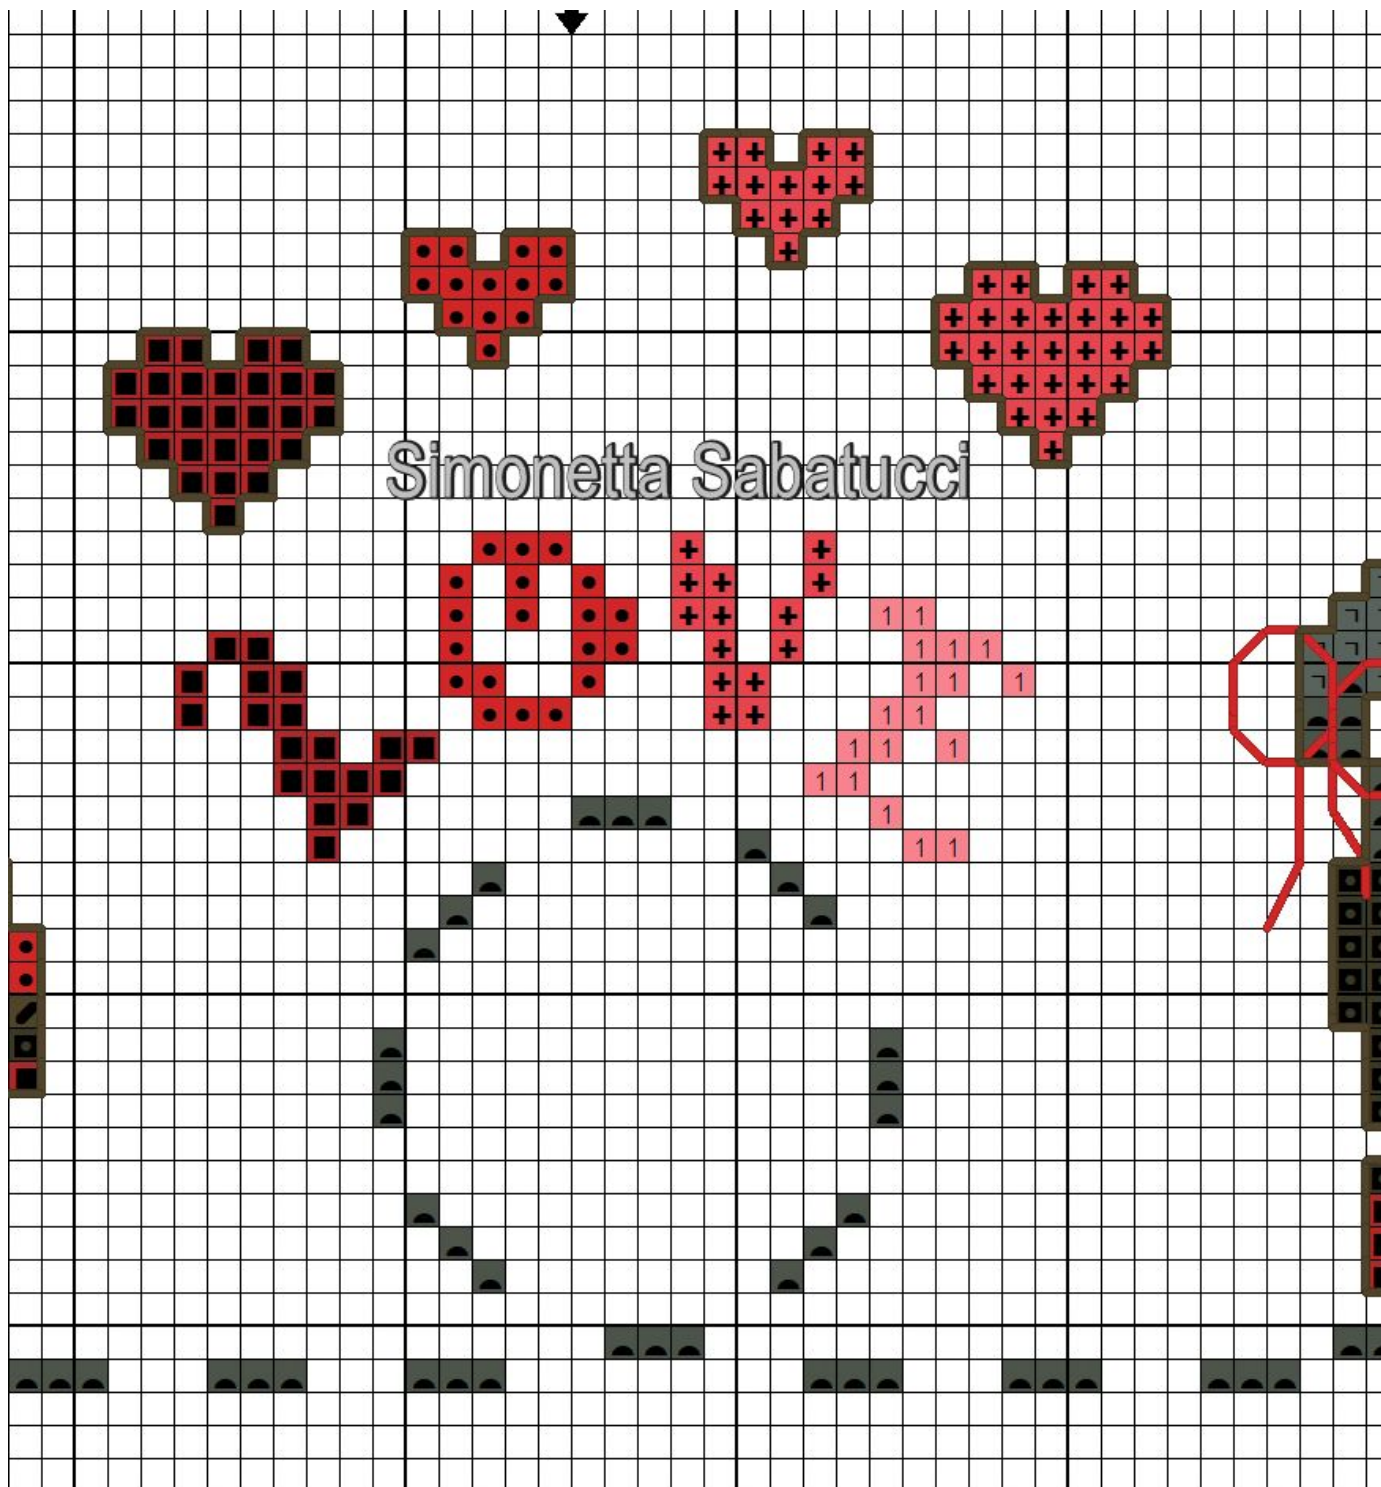

Simonetta Sabatucci

Simonetta Sabatucci

Simonetta Sabatucci

Simonetta Sabatucci

Simonetta Sabatucci

Simonetta Sabatucci

**Designed By:** SIMONETTA SABATUCCI  
**Company:** WWW.IDEEAPUNTOCROCE.IT  
**Fabric:** Aida 14, White  
 149w X 45h Stitches  
**Size:** 14 Count, 27.03w X 8.16h cm

**Floss Used for Full Stitches:**

Symbol	Strands	Type	Number	Color
	2	DMC	321	Christmas Red
	2	DMC	413	Pewter Gray-DK
	2	DMC	433	Brown-MD
	2	DMC	666	Christmas Red-BRT
	2	DMC	742	Tangerine-LT
	2	DMC	754	Peach-LT
	2	DMC	758	Terra Cotta-VY LT
	2	DMC	779	Cocoa-DK
	2	DMC	938	Coffee Brown-UL DK
	2	DMC	951	Tawny-LT
	2	DMC	3023	Brown Gray-LT
	2	DMC	3024	Brown Gray-VY LT
	2	DMC	3341	Apricot
	2	DMC	3346	Hunter Green
	2	DMC	3347	Yellow Green-MD
	2	DMC	3348	Yellow Green-LT
	2	DMC	3371	Black Brown
	2	DMC	3706	Melon-MD
	2	DMC	3770	Tawny-VY LT
	2	DMC	3799	Pewter Gray-VY DK
	2	DMC	3801	Christmas Red-LT
	2	DMC	3824	Apricot-LT
	2	DMC	3865	Winter White

**Floss Used for Quarter Stitches:**

Symbol	Strands	Type	Number	Color
	2	DMC	666	Christmas Red-BRT

**Floss Used for French Knots:**

Symbol	Strands	Type	Number	Color
	1	DMC	938	Coffee Brown-UL DK

**Floss Used for Back Stitches:**

Symbol	Strands	Type	Number	Color
	2	DMC	413	Pewter Gray-DK
	2	DMC	666	Christmas Red-BRT
	2	DMC	938	Coffee Brown-UL DK
	2	DMC	3346	Hunter Green
	2	DMC	3347	Yellow Green-MD
	2	DMC	3799	Pewter Gray-VY DK