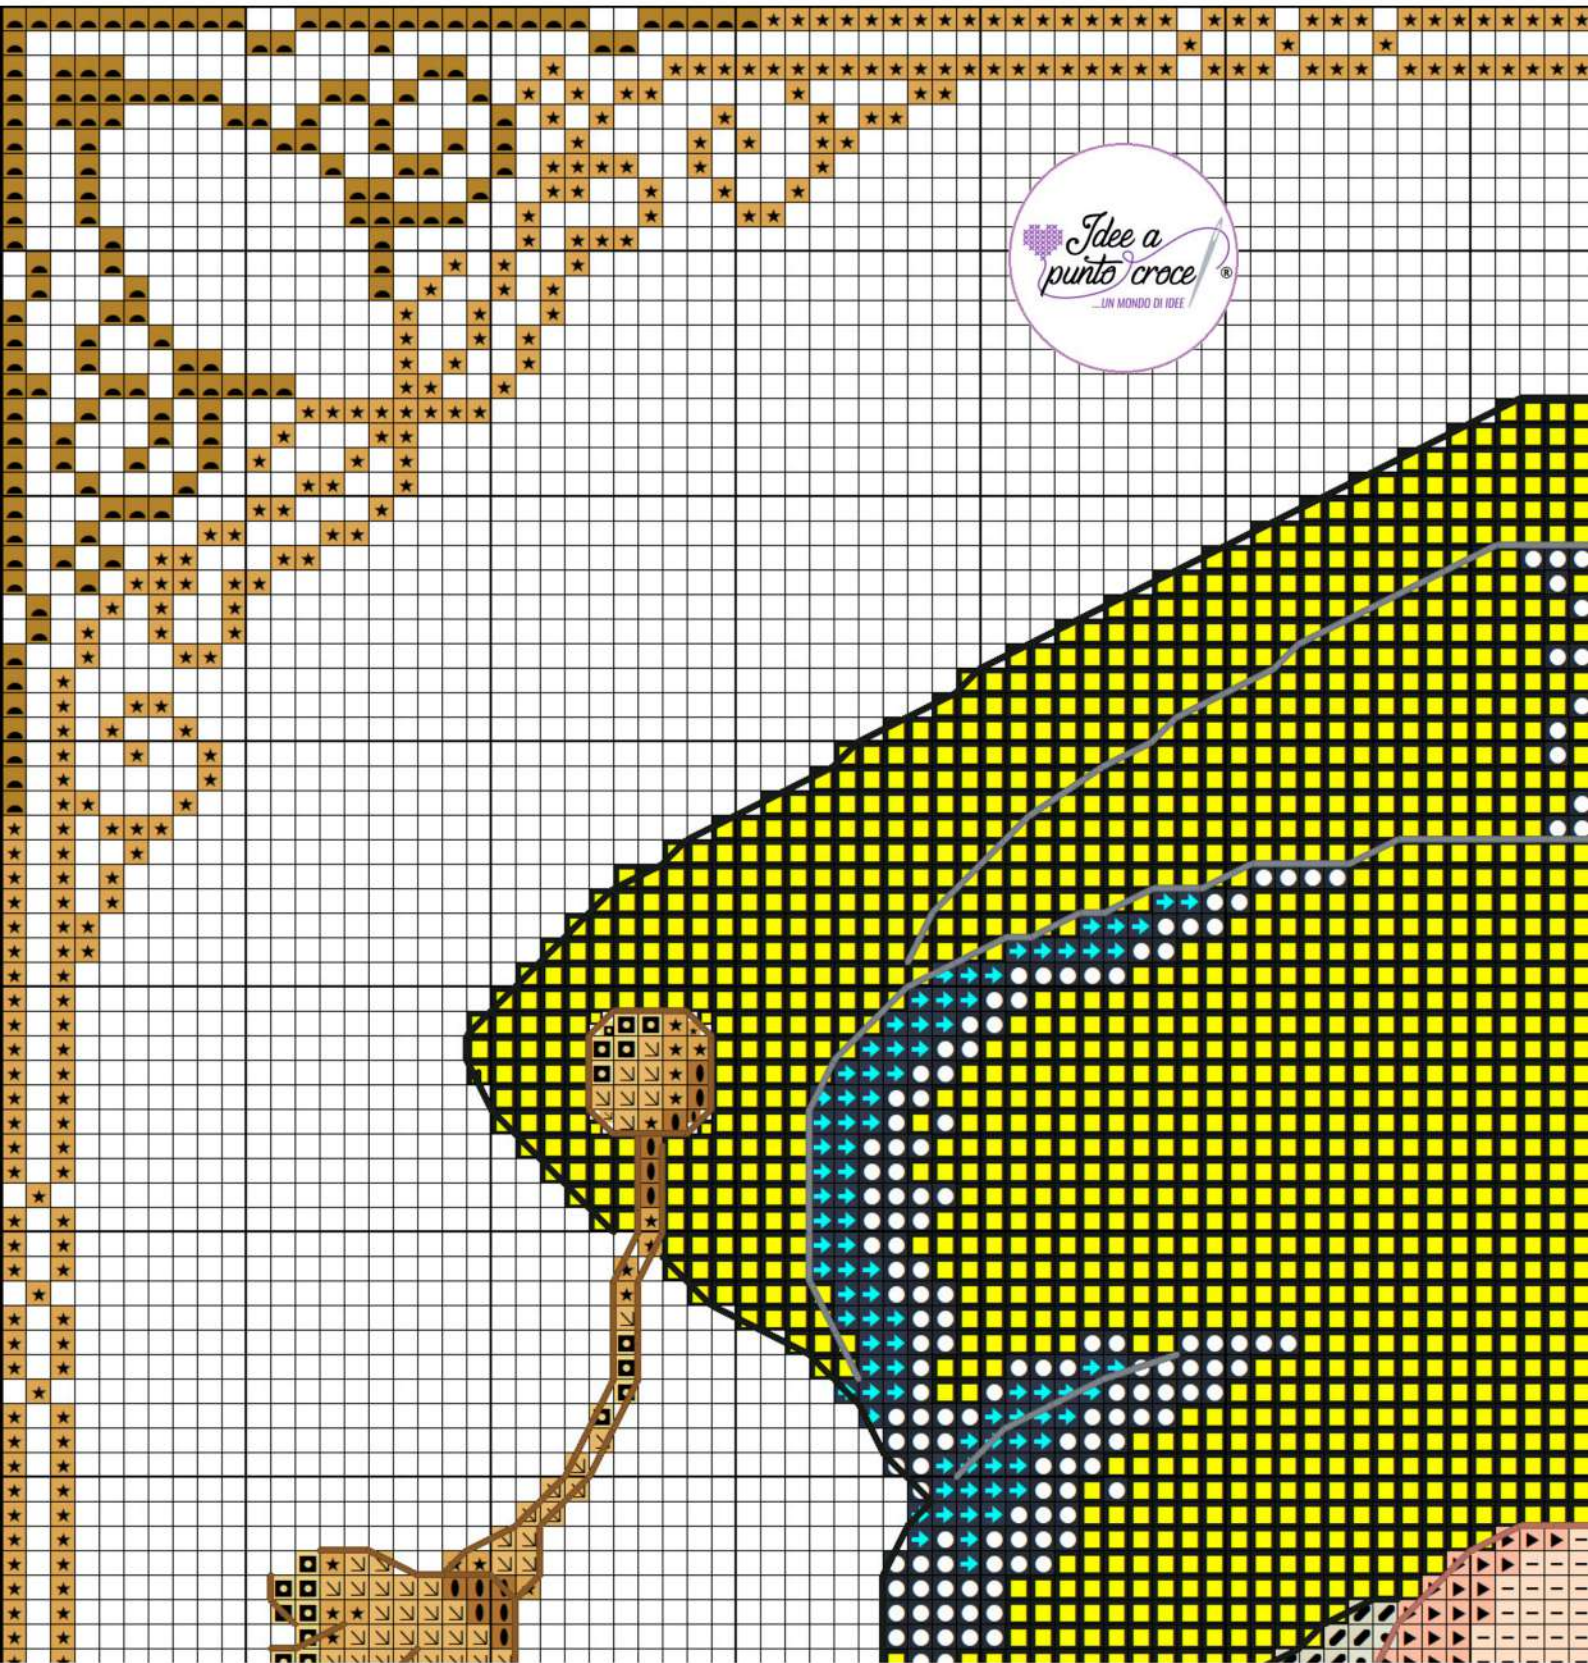

## Schema punto croce

SIMONETTA SABATUCCI

Auguri  
Dottoressa

Auguri  
Dottore

*Idee a punto croce*  
...UN MONDO DI IDEE

Fabric: Aida 14, White  
 230w X 200h Stitches  
 Size: 14 Count, 41.73w X 36.29h cm

**Floss Used for Full Stitches:**

Symbol	Strands	Type	Number	Color
	2	DMC	304	Christmas Red-MD
	2	DMC	310	Black
	2	DMC	498	Christmas Red-DK
	2	DMC	604	Cranberry-LT
	2	DMC	608	Bright Orange
	2	DMC	666	Christmas Red-BRT
	2	DMC	677	Old Gold-VY LT
	2	DMC	746	Off White
	2	DMC	754	Peach-LT
	2	DMC	782	Topaz-DK
	2	DMC	823	Navy Blue-DK
	2	DMC	939	Navy Blue-VY DK
	2	DMC	948	Peach-VY LT
	2	DMC	962	Dusty Rose-MD
	2	DMC	963	Dusty Rose-UL VY LT
	2	DMC	975	Golden Brown-DK
	2	DMC	977	Golden Brown-LT
	2	DMC	3033	Mocha Brown-VY LT
	2	DMC	3078	Golden Yellow-VY LT
	2	DMC	3716	Dusty Rose-VY LT
	2	DMC	3826	Golden Brown
	2	DMC	3827	Golden Brown-Pale
	2	DMC	3855	Autumn Gold-LT
	2	DMC	3865	Winter White
	2	DMC	3866	Mocha Brown-UL VY LT

### Floss Used for Quarter Stitches:

Symbol	Strands	Type	Number	Color
		2	DMC 310	Black
		2	DMC 977	Golden Brown-LT
		2	DMC 3826	Golden Brown
		2	DMC 3827	Golden Brown-Pale
		2	DMC 3855	Autumn Gold-LT
		2	DMC 3865	Winter White

### Floss Used for Back Stitches:

Symbol	Strands	Type	Number	Color
		2	DMC 300	Mahogany-VY DK
		2	DMC 310	Black
		2	DMC 414	Steel Gray-DK
		2	DMC 898	Coffee Brown-VY DK
		2	DMC 975	Golden Brown-DK
		2	DMC 3022	Brown Gray-MD
		2	DMC 3772	Desert Sand-VY DK
		2	DMC 3778	Terra Cotta-LT
		2	DMC 3832	Raspberry-MD