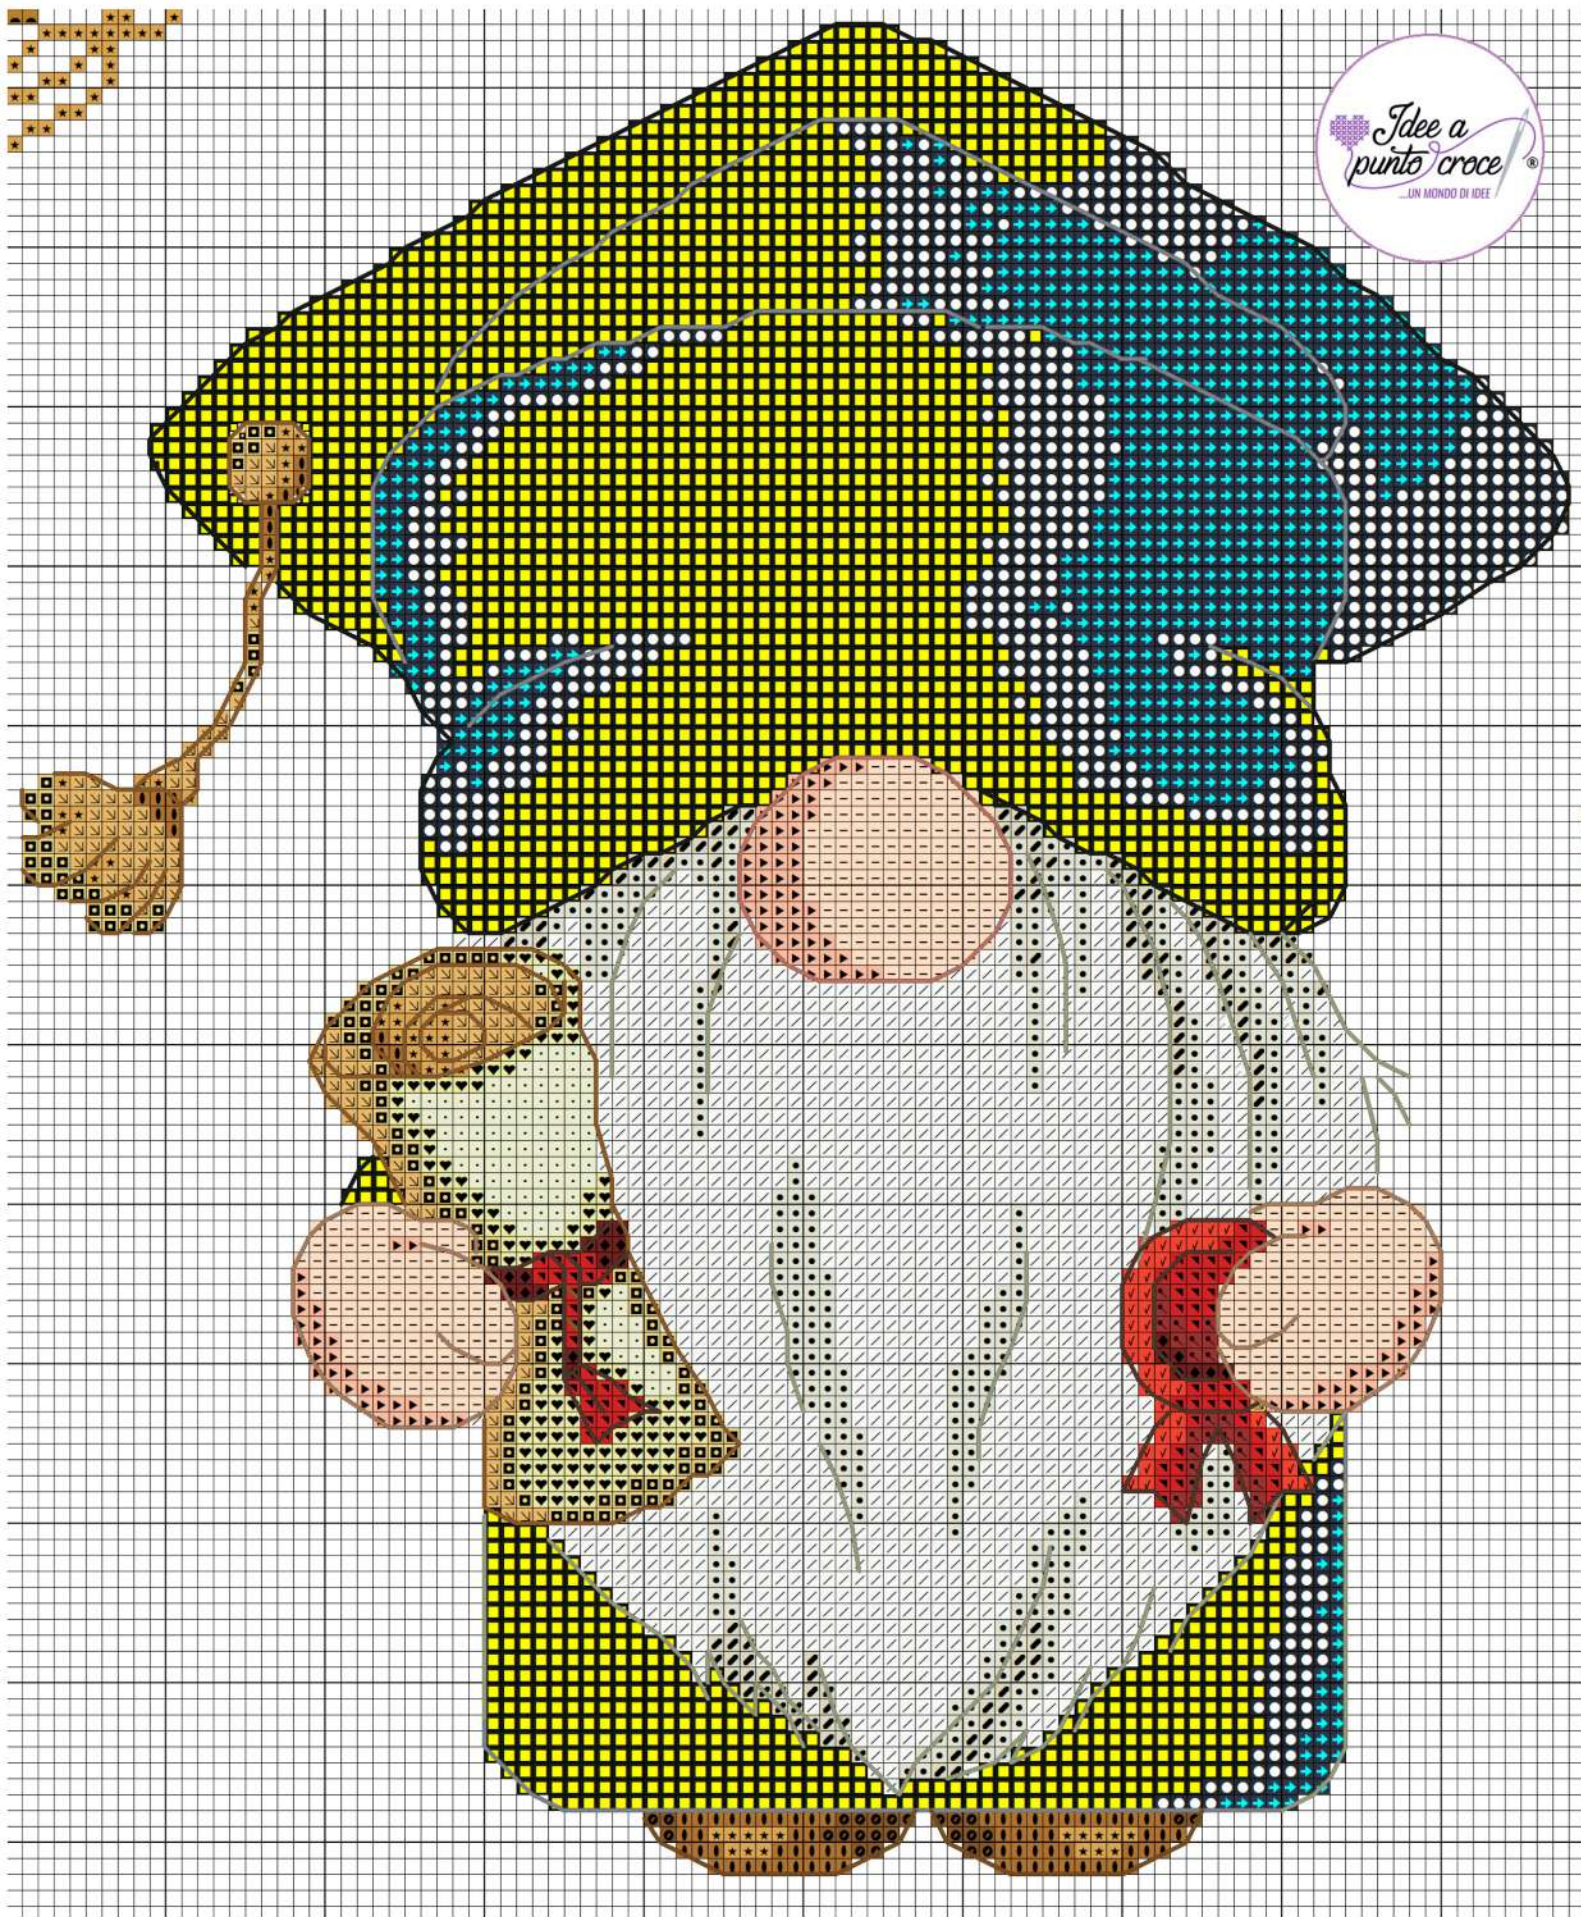

## Schema punto croce

SIMONETTA SABATUCCI

Auguri  
Dottoressa

Auguri  
Dottore

*Idee a punto croce*  
...UN MONDO DI IDEE

Fabric: Aida 14, White  
 230w X 200h Stitches  
 Size: 14 Count, 41.73w X 36.29h cm

**Floss Used for Full Stitches:**

Symbol	Strands	Type	Number	Color
	2	DMC	304	Christmas Red-MD
	2	DMC	310	Black
	2	DMC	498	Christmas Red-DK
	2	DMC	604	Cranberry-LT
	2	DMC	608	Bright Orange
	2	DMC	666	Christmas Red-BRT
	2	DMC	677	Old Gold-VY LT
	2	DMC	746	Off White
	2	DMC	754	Peach-LT
	2	DMC	782	Topaz-DK
	2	DMC	823	Navy Blue-DK
	2	DMC	939	Navy Blue-VY DK
	2	DMC	948	Peach-VY LT
	2	DMC	962	Dusty Rose-MD
	2	DMC	963	Dusty Rose-UL VY LT
	2	DMC	975	Golden Brown-DK
	2	DMC	977	Golden Brown-LT
	2	DMC	3033	Mocha Brown-VY LT
	2	DMC	3078	Golden Yellow-VY LT
	2	DMC	3716	Dusty Rose-VY LT
	2	DMC	3826	Golden Brown
	2	DMC	3827	Golden Brown-Pale
	2	DMC	3855	Autumn Gold-LT
	2	DMC	3865	Winter White
	2	DMC	3866	Mocha Brown-UL VY LT

### Floss Used for Quarter Stitches:

Symbol	Strands	Type	Number	Color
		2	DMC 310	Black
		2	DMC 977	Golden Brown-LT
		2	DMC 3826	Golden Brown
		2	DMC 3827	Golden Brown-Pale
		2	DMC 3855	Autumn Gold-LT
		2	DMC 3865	Winter White

### Floss Used for Back Stitches:

Symbol	Strands	Type	Number	Color
		2	DMC 300	Mahogany-VY DK
		2	DMC 310	Black
		2	DMC 414	Steel Gray-DK
		2	DMC 898	Coffee Brown-VY DK
		2	DMC 975	Golden Brown-DK
		2	DMC 3022	Brown Gray-MD
		2	DMC 3772	Desert Sand-VY DK
		2	DMC 3778	Terra Cotta-LT
		2	DMC 3832	Raspberry-MD