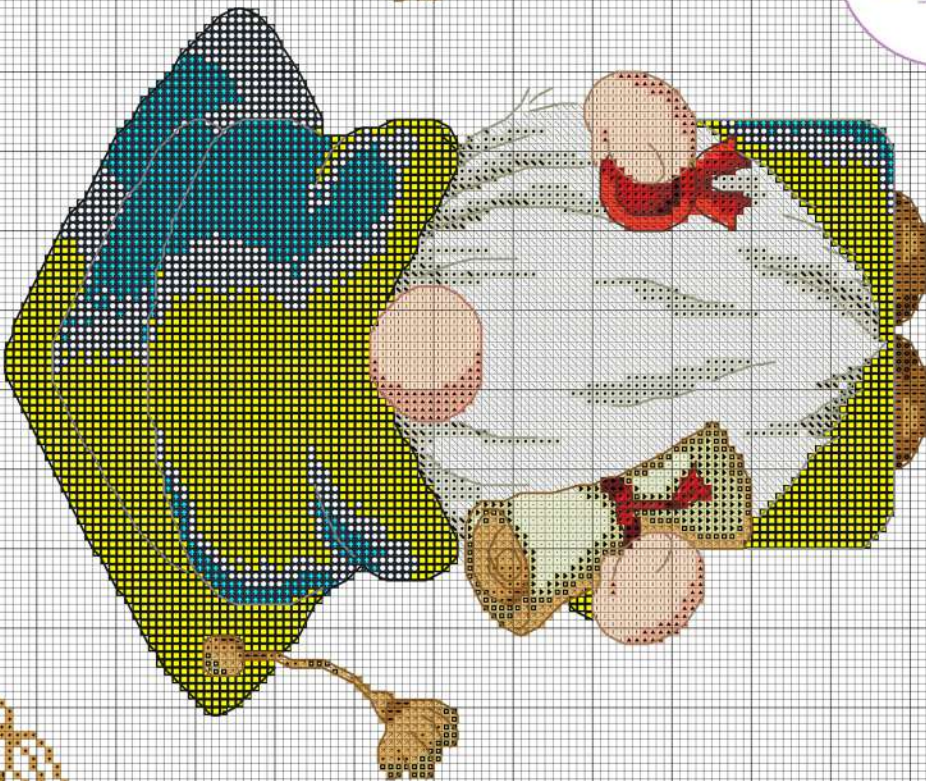

## Schema punto croce

SIMONETTA SABATUCCI

Auguri  
Dottoressa

Auguri  
Dottore

*Idee a punto croce*  
...UN MONDO DI IDEE

Fabric: Aida 14, White  
 230w X 200h Stitches  
 Size: 14 Count, 41.73w X 36.29h cm

**Floss Used for Full Stitches:**

Symbol	Strands	Type	Number	Color
	2	DMC	304	Christmas Red-MD
	2	DMC	310	Black
	2	DMC	498	Christmas Red-DK
	2	DMC	604	Cranberry-LT
	2	DMC	608	Bright Orange
	2	DMC	666	Christmas Red-BRT
	2	DMC	677	Old Gold-VY LT
	2	DMC	746	Off White
	2	DMC	754	Peach-LT
	2	DMC	782	Topaz-DK
	2	DMC	823	Navy Blue-DK
	2	DMC	939	Navy Blue-VY DK
	2	DMC	948	Peach-VY LT
	2	DMC	962	Dusty Rose-MD
	2	DMC	963	Dusty Rose-UL VY LT
	2	DMC	975	Golden Brown-DK
	2	DMC	977	Golden Brown-LT
	2	DMC	3033	Mocha Brown-VY LT
	2	DMC	3078	Golden Yellow-VY LT
	2	DMC	3716	Dusty Rose-VY LT
	2	DMC	3826	Golden Brown
	2	DMC	3827	Golden Brown-Pale
	2	DMC	3855	Autumn Gold-LT
	2	DMC	3865	Winter White
	2	DMC	3866	Mocha Brown-UL VY LT

### Floss Used for Quarter Stitches:

Symbol	Strands	Type	Number	Color
		2	DMC 310	Black
		2	DMC 977	Golden Brown-LT
		2	DMC 3826	Golden Brown
		2	DMC 3827	Golden Brown-Pale
		2	DMC 3855	Autumn Gold-LT
		2	DMC 3865	Winter White

### Floss Used for Back Stitches:

Symbol	Strands	Type	Number	Color
		2	DMC 300	Mahogany-VY DK
		2	DMC 310	Black
		2	DMC 414	Steel Gray-DK
		2	DMC 898	Coffee Brown-VY DK
		2	DMC 975	Golden Brown-DK
		2	DMC 3022	Brown Gray-MD
		2	DMC 3772	Desert Sand-VY DK
		2	DMC 3778	Terra Cotta-LT
		2	DMC 3832	Raspberry-MD