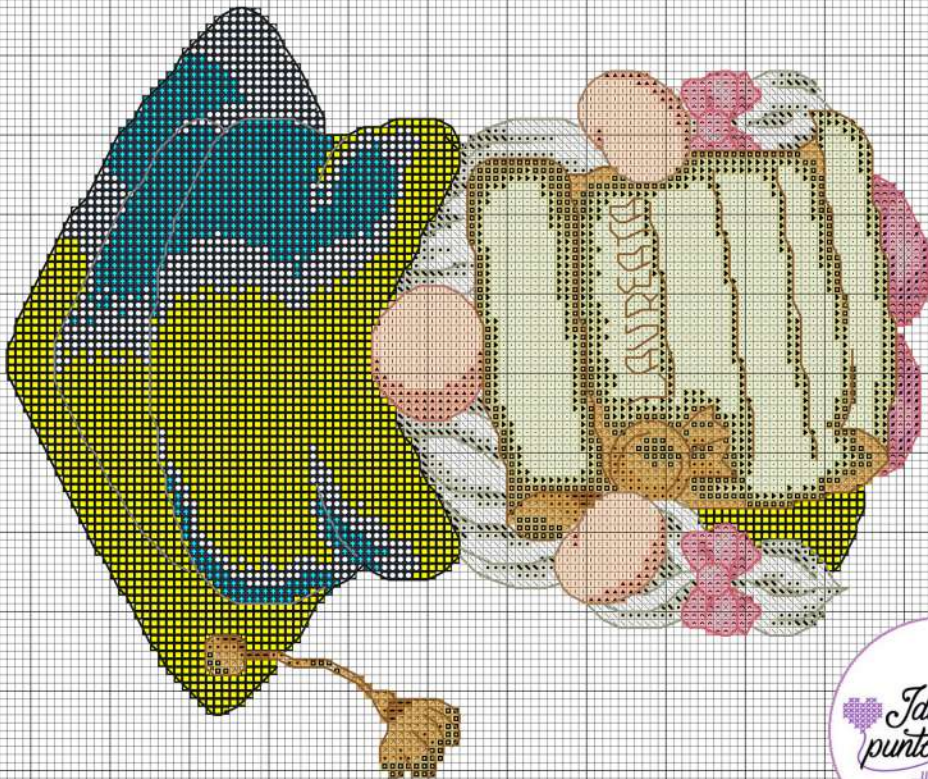

## Schema punto croce

SIMONETTA SABATUCCI

Auguri  
Dottoressa

Auguri  
Dottore

*Idee a punto croce*  
...UN MONDO DI IDEE

Fabric: Aida 14, White  
 230w X 200h Stitches  
 Size: 14 Count, 41.73w X 36.29h cm

**Floss Used for Full Stitches:**

Symbol	Strands	Type	Number	Color
	2	DMC	304	Christmas Red-MD
	2	DMC	310	Black
	2	DMC	498	Christmas Red-DK
	2	DMC	604	Cranberry-LT
	2	DMC	608	Bright Orange
	2	DMC	666	Christmas Red-BRT
	2	DMC	677	Old Gold-VY LT
	2	DMC	746	Off White
	2	DMC	754	Peach-LT
	2	DMC	782	Topaz-DK
	2	DMC	823	Navy Blue-DK
	2	DMC	939	Navy Blue-VY DK
	2	DMC	948	Peach-VY LT
	2	DMC	962	Dusty Rose-MD
	2	DMC	963	Dusty Rose-UL VY LT
	2	DMC	975	Golden Brown-DK
	2	DMC	977	Golden Brown-LT
	2	DMC	3033	Mocha Brown-VY LT
	2	DMC	3078	Golden Yellow-VY LT
	2	DMC	3716	Dusty Rose-VY LT
	2	DMC	3826	Golden Brown
	2	DMC	3827	Golden Brown-Pale
	2	DMC	3855	Autumn Gold-LT
	2	DMC	3865	Winter White
	2	DMC	3866	Mocha Brown-UL VY LT

### Floss Used for Quarter Stitches:

Symbol	Strands	Type	Number	Color
		2	DMC 310	Black
		2	DMC 977	Golden Brown-LT
		2	DMC 3826	Golden Brown
		2	DMC 3827	Golden Brown-Pale
		2	DMC 3855	Autumn Gold-LT
		2	DMC 3865	Winter White

### Floss Used for Back Stitches:

Symbol	Strands	Type	Number	Color
		2	DMC 300	Mahogany-VY DK
		2	DMC 310	Black
		2	DMC 414	Steel Gray-DK
		2	DMC 898	Coffee Brown-VY DK
		2	DMC 975	Golden Brown-DK
		2	DMC 3022	Brown Gray-MD
		2	DMC 3772	Desert Sand-VY DK
		2	DMC 3778	Terra Cotta-LT
		2	DMC 3832	Raspberry-MD