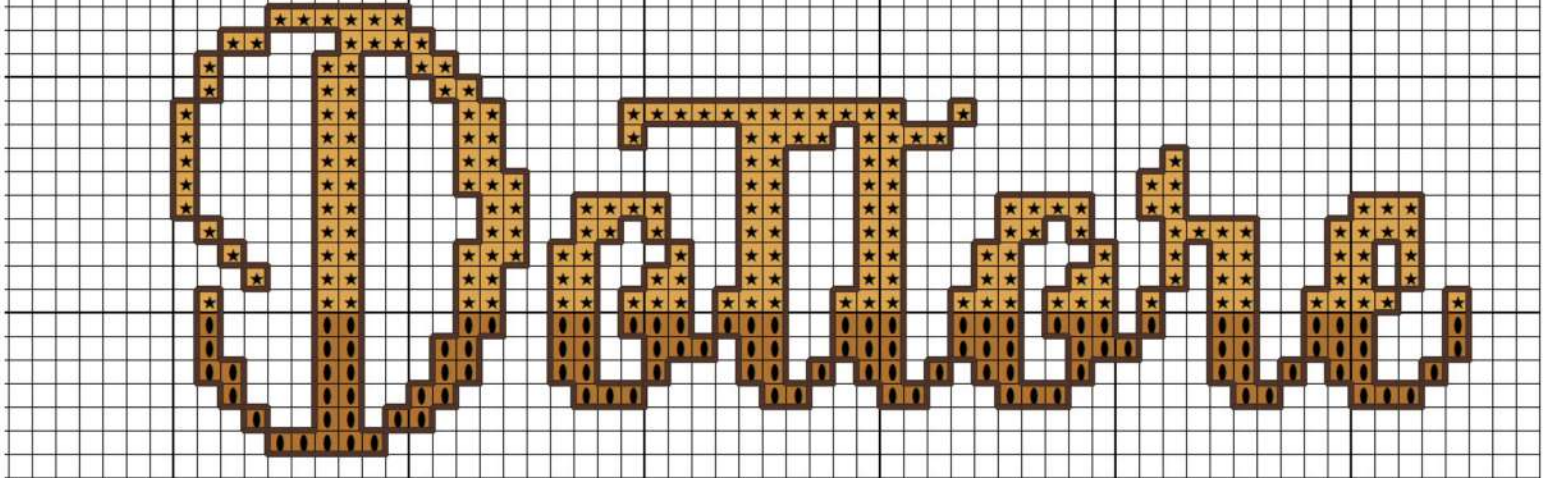

## Schema punto croce

SIMONETTA SABATUCCI

Auguri  
Dottoressa

Auguri  
Dottore

*Idee a punto croce*  
...UN MONDO DI IDEE

Fabric: Aida 14, White  
 230w X 200h Stitches  
 Size: 14 Count, 41.73w X 36.29h cm

**Floss Used for Full Stitches:**

Symbol	Strands	Type	Number	Color
	2	DMC	304	Christmas Red-MD
	2	DMC	310	Black
	2	DMC	498	Christmas Red-DK
	2	DMC	604	Cranberry-LT
	2	DMC	608	Bright Orange
	2	DMC	666	Christmas Red-BRT
	2	DMC	677	Old Gold-VY LT
	2	DMC	746	Off White
	2	DMC	754	Peach-LT
	2	DMC	782	Topaz-DK
	2	DMC	823	Navy Blue-DK
	2	DMC	939	Navy Blue-VY DK
	2	DMC	948	Peach-VY LT
	2	DMC	962	Dusty Rose-MD
	2	DMC	963	Dusty Rose-UL VY LT
	2	DMC	975	Golden Brown-DK
	2	DMC	977	Golden Brown-LT
	2	DMC	3033	Mocha Brown-VY LT
	2	DMC	3078	Golden Yellow-VY LT
	2	DMC	3716	Dusty Rose-VY LT
	2	DMC	3826	Golden Brown
	2	DMC	3827	Golden Brown-Pale
	2	DMC	3855	Autumn Gold-LT
	2	DMC	3865	Winter White
	2	DMC	3866	Mocha Brown-UL VY LT

### Floss Used for Quarter Stitches:

Symbol	Strands	Type	Number	Color
		2	DMC 310	Black
		2	DMC 977	Golden Brown-LT
		2	DMC 3826	Golden Brown
		2	DMC 3827	Golden Brown-Pale
		2	DMC 3855	Autumn Gold-LT
		2	DMC 3865	Winter White

### Floss Used for Back Stitches:

Symbol	Strands	Type	Number	Color
		2	DMC 300	Mahogany-VY DK
		2	DMC 310	Black
		2	DMC 414	Steel Gray-DK
		2	DMC 898	Coffee Brown-VY DK
		2	DMC 975	Golden Brown-DK
		2	DMC 3022	Brown Gray-MD
		2	DMC 3772	Desert Sand-VY DK
		2	DMC 3778	Terra Cotta-LT
		2	DMC 3832	Raspberry-MD