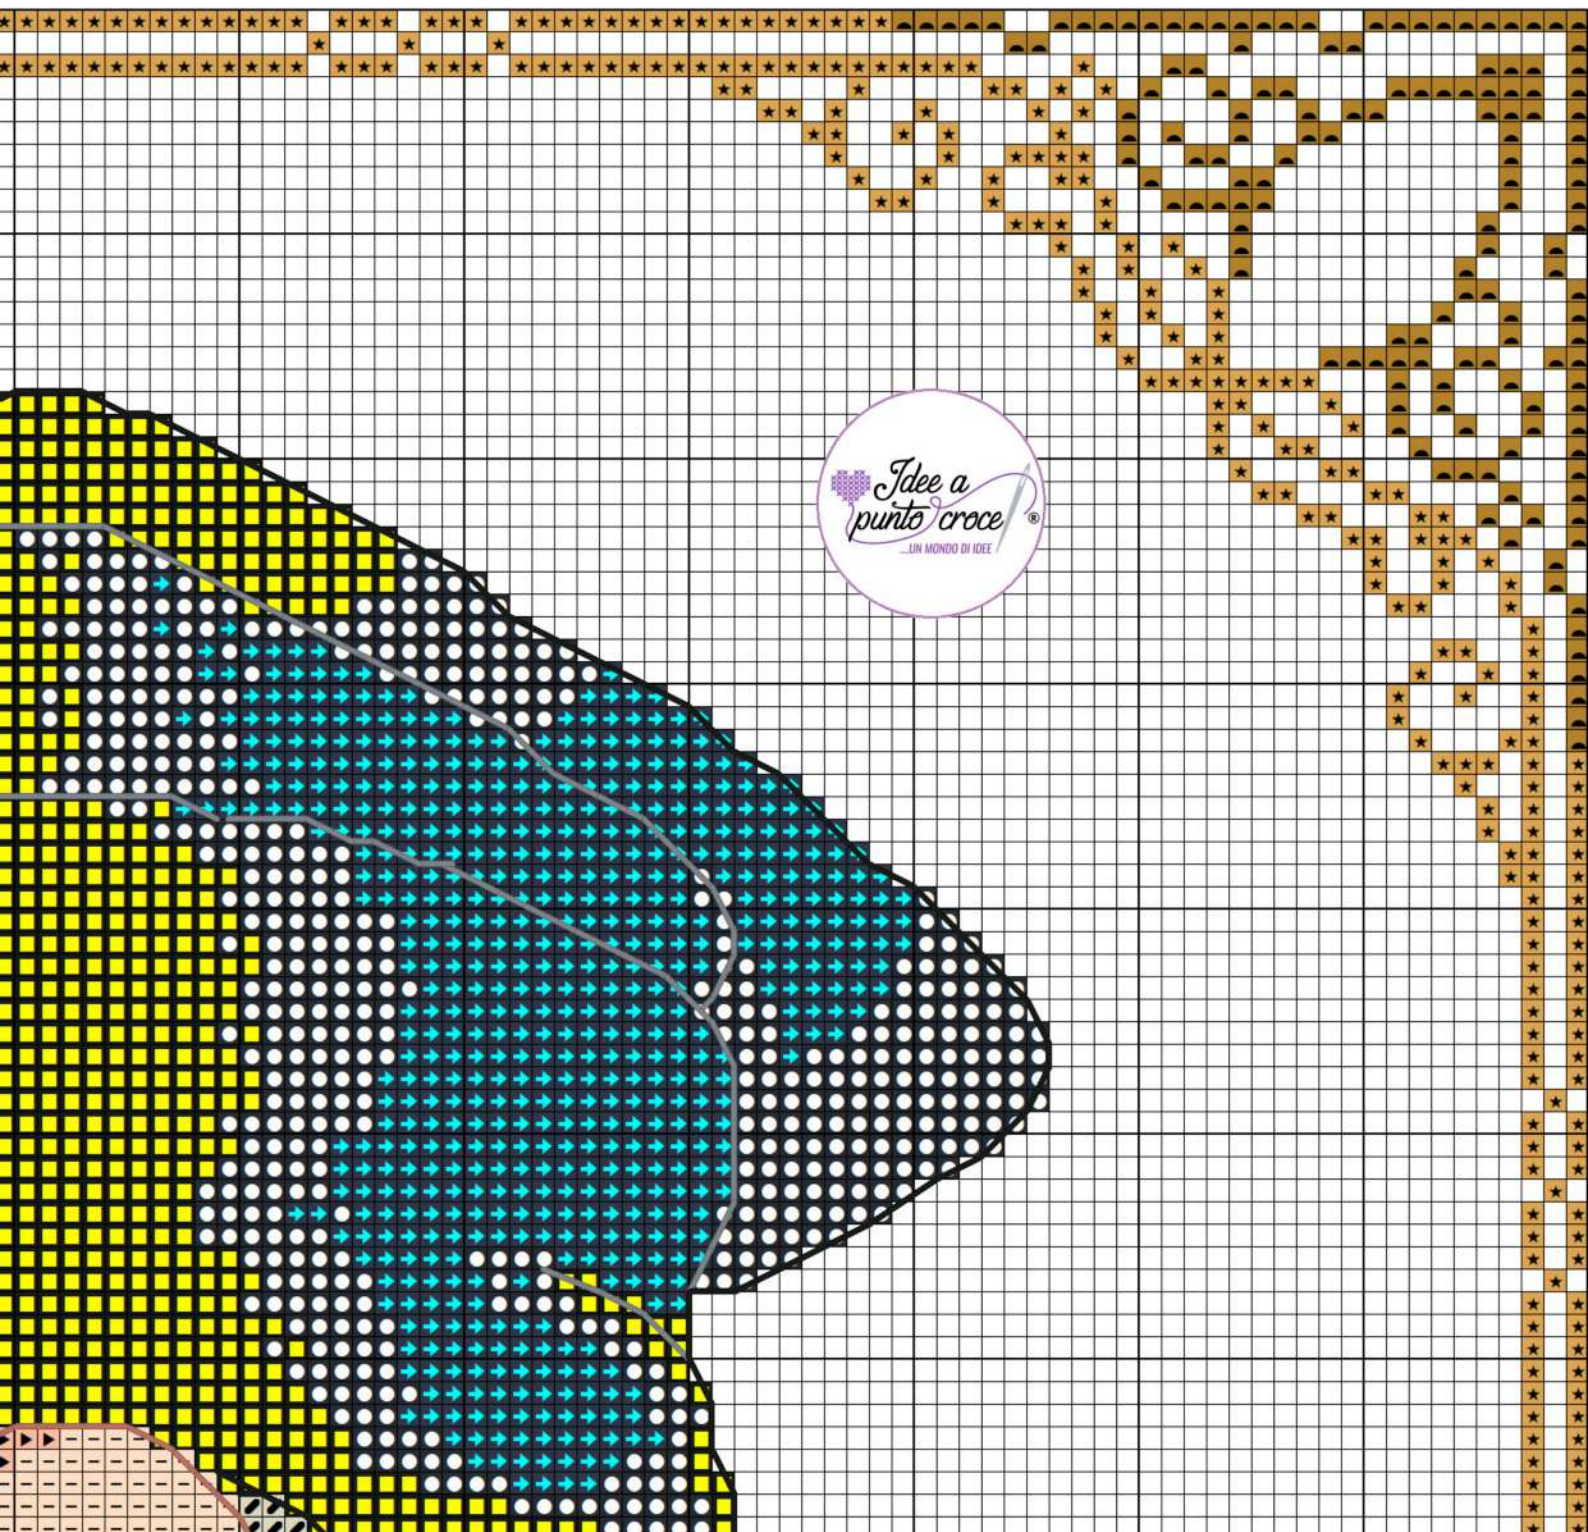

## Schema punto croce

SIMONETTA SABATUCCI

Auguri  
Dottoressa

Auguri  
Dottore

*Idee a punto croce*  
...UN MONDO DI IDEE

Fabric: Aida 14, White  
 230w X 200h Stitches  
 Size: 14 Count, 41.73w X 36.29h cm

**Floss Used for Full Stitches:**

Symbol	Strands	Type	Number	Color
	2	DMC	304	Christmas Red-MD
	2	DMC	310	Black
	2	DMC	498	Christmas Red-DK
	2	DMC	604	Cranberry-LT
	2	DMC	608	Bright Orange
	2	DMC	666	Christmas Red-BRT
	2	DMC	677	Old Gold-VY LT
	2	DMC	746	Off White
	2	DMC	754	Peach-LT
	2	DMC	782	Topaz-DK
	2	DMC	823	Navy Blue-DK
	2	DMC	939	Navy Blue-VY DK
	2	DMC	948	Peach-VY LT
	2	DMC	962	Dusty Rose-MD
	2	DMC	963	Dusty Rose-UL VY LT
	2	DMC	975	Golden Brown-DK
	2	DMC	977	Golden Brown-LT
	2	DMC	3033	Mocha Brown-VY LT
	2	DMC	3078	Golden Yellow-VY LT
	2	DMC	3716	Dusty Rose-VY LT
	2	DMC	3826	Golden Brown
	2	DMC	3827	Golden Brown-Pale
	2	DMC	3855	Autumn Gold-LT
	2	DMC	3865	Winter White
	2	DMC	3866	Mocha Brown-UL VY LT

### Floss Used for Quarter Stitches:

Symbol	Strands	Type	Number	Color
		2	DMC 310	Black
		2	DMC 977	Golden Brown-LT
		2	DMC 3826	Golden Brown
		2	DMC 3827	Golden Brown-Pale
		2	DMC 3855	Autumn Gold-LT
		2	DMC 3865	Winter White

### Floss Used for Back Stitches:

Symbol	Strands	Type	Number	Color
		2	DMC 300	Mahogany-VY DK
		2	DMC 310	Black
		2	DMC 414	Steel Gray-DK
		2	DMC 898	Coffee Brown-VY DK
		2	DMC 975	Golden Brown-DK
		2	DMC 3022	Brown Gray-MD
		2	DMC 3772	Desert Sand-VY DK
		2	DMC 3778	Terra Cotta-LT
		2	DMC 3832	Raspberry-MD