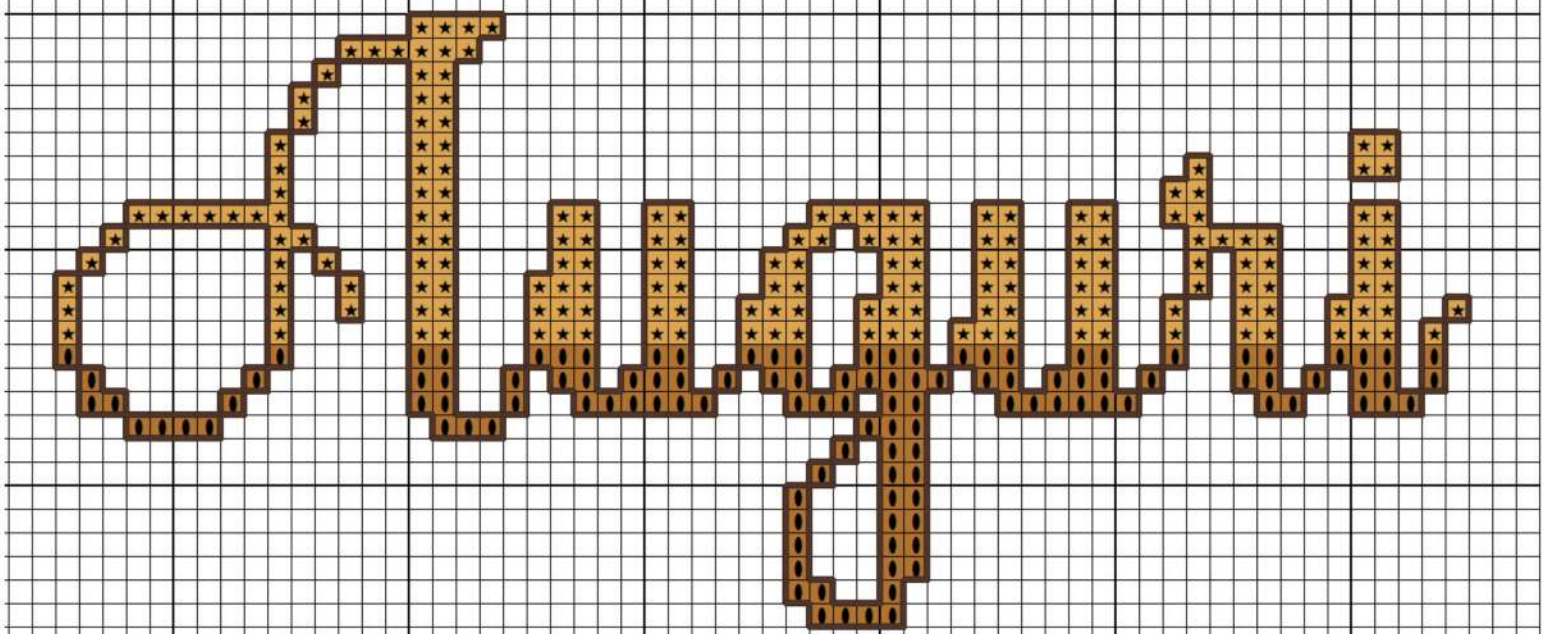

## Schema punto croce

SIMONETTA SABATUCCI

Auguri  
Dottoressa

Auguri  
Dottore

*Idee a punto croce*  
...UN MONDO DI IDEE

Fabric: Aida 14, White  
 230w X 200h Stitches  
 Size: 14 Count, 41.73w X 36.29h cm

**Floss Used for Full Stitches:**

Symbol	Strands	Type	Number	Color
	2	DMC	304	Christmas Red-MD
	2	DMC	310	Black
	2	DMC	498	Christmas Red-DK
	2	DMC	604	Cranberry-LT
	2	DMC	608	Bright Orange
	2	DMC	666	Christmas Red-BRT
	2	DMC	677	Old Gold-VY LT
	2	DMC	746	Off White
	2	DMC	754	Peach-LT
	2	DMC	782	Topaz-DK
	2	DMC	823	Navy Blue-DK
	2	DMC	939	Navy Blue-VY DK
	2	DMC	948	Peach-VY LT
	2	DMC	962	Dusty Rose-MD
	2	DMC	963	Dusty Rose-UL VY LT
	2	DMC	975	Golden Brown-DK
	2	DMC	977	Golden Brown-LT
	2	DMC	3033	Mocha Brown-VY LT
	2	DMC	3078	Golden Yellow-VY LT
	2	DMC	3716	Dusty Rose-VY LT
	2	DMC	3826	Golden Brown
	2	DMC	3827	Golden Brown-Pale
	2	DMC	3855	Autumn Gold-LT
	2	DMC	3865	Winter White
	2	DMC	3866	Mocha Brown-UL VY LT

### Floss Used for Quarter Stitches:

Symbol	Strands	Type	Number	Color
		2	DMC 310	Black
		2	DMC 977	Golden Brown-LT
		2	DMC 3826	Golden Brown
		2	DMC 3827	Golden Brown-Pale
		2	DMC 3855	Autumn Gold-LT
		2	DMC 3865	Winter White

### Floss Used for Back Stitches:

Symbol	Strands	Type	Number	Color
		2	DMC 300	Mahogany-VY DK
		2	DMC 310	Black
		2	DMC 414	Steel Gray-DK
		2	DMC 898	Coffee Brown-VY DK
		2	DMC 975	Golden Brown-DK
		2	DMC 3022	Brown Gray-MD
		2	DMC 3772	Desert Sand-VY DK
		2	DMC 3778	Terra Cotta-LT
		2	DMC 3832	Raspberry-MD